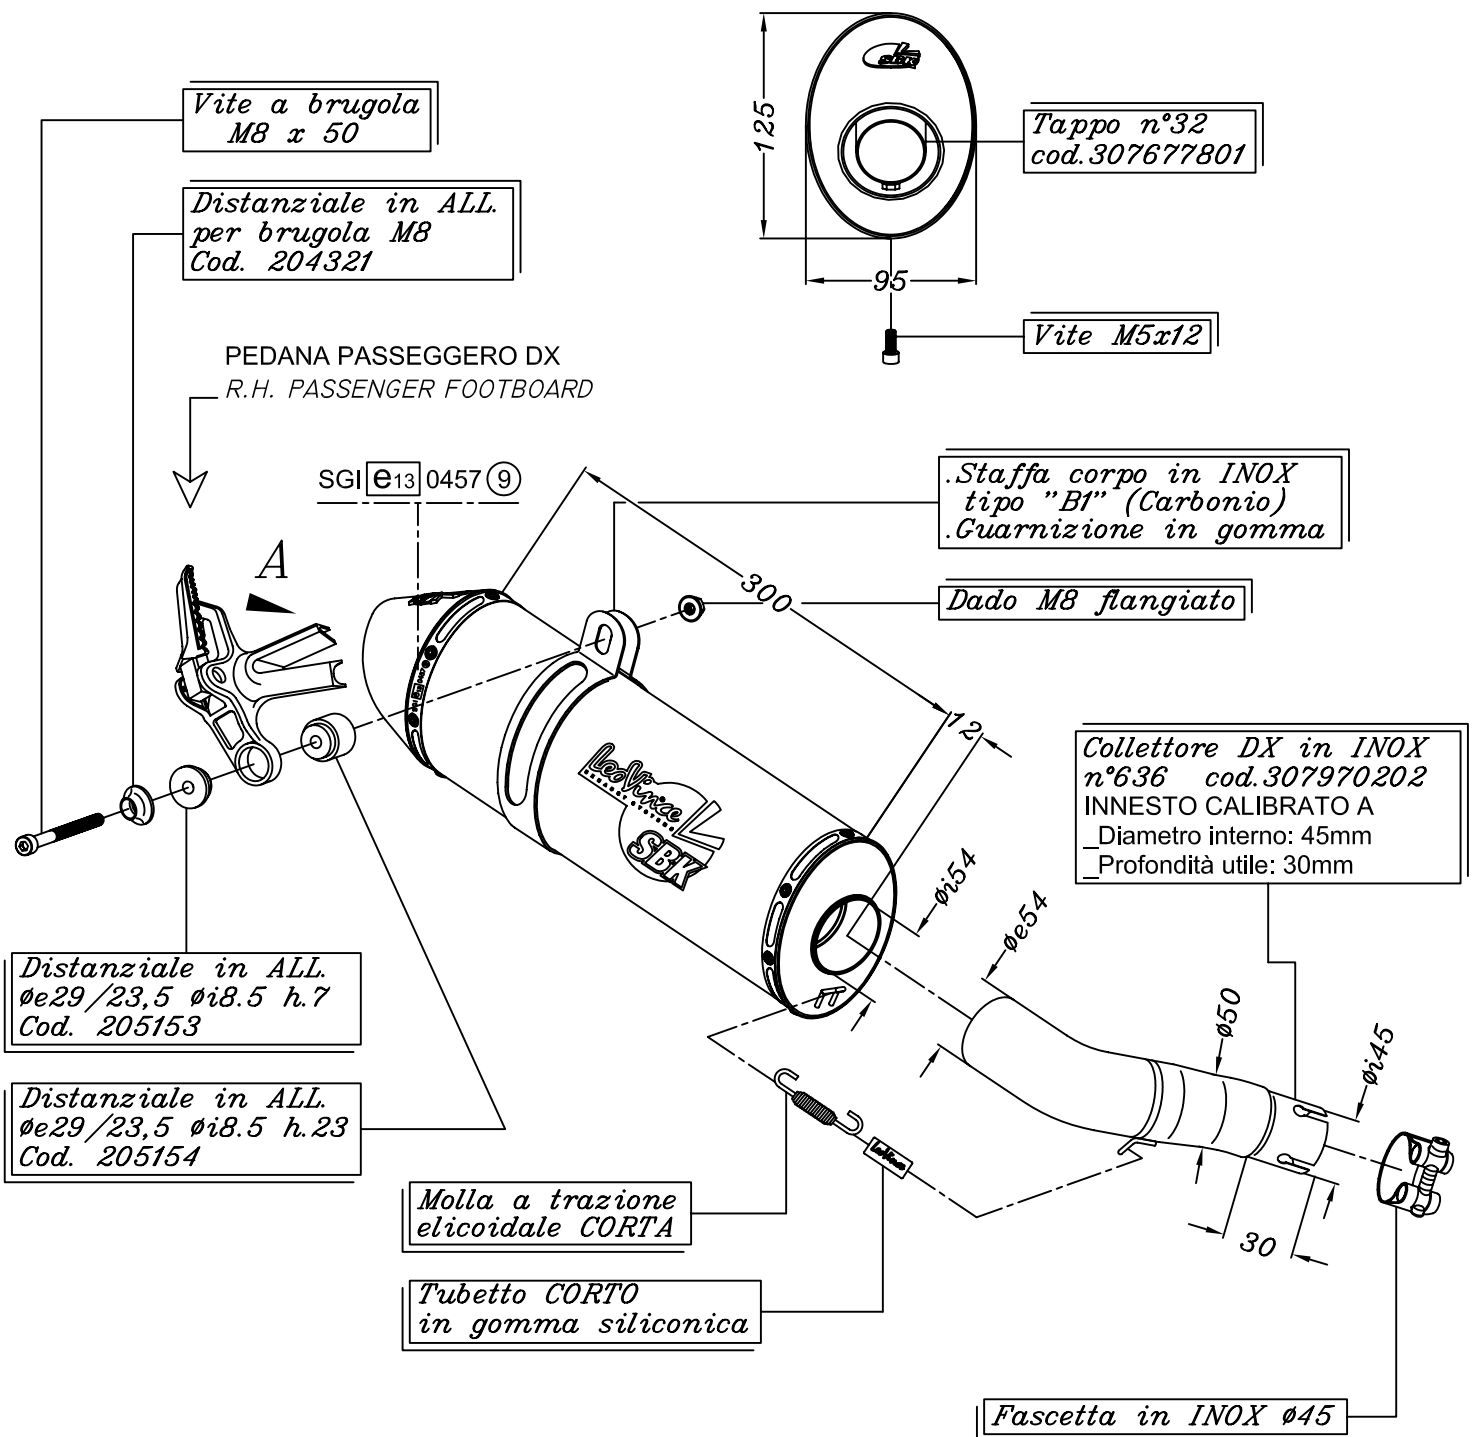

VISTA DA "A"

SUZUKI GSX-R 600 i.e. ('08)

SUZUKI GSX-R 750 i.e. ('08)

Art. 7968

Slip-on SBK Ovale - CARBONIO - Passaggio STANDARD  
OMOLOGATO "EVOLUTION II"