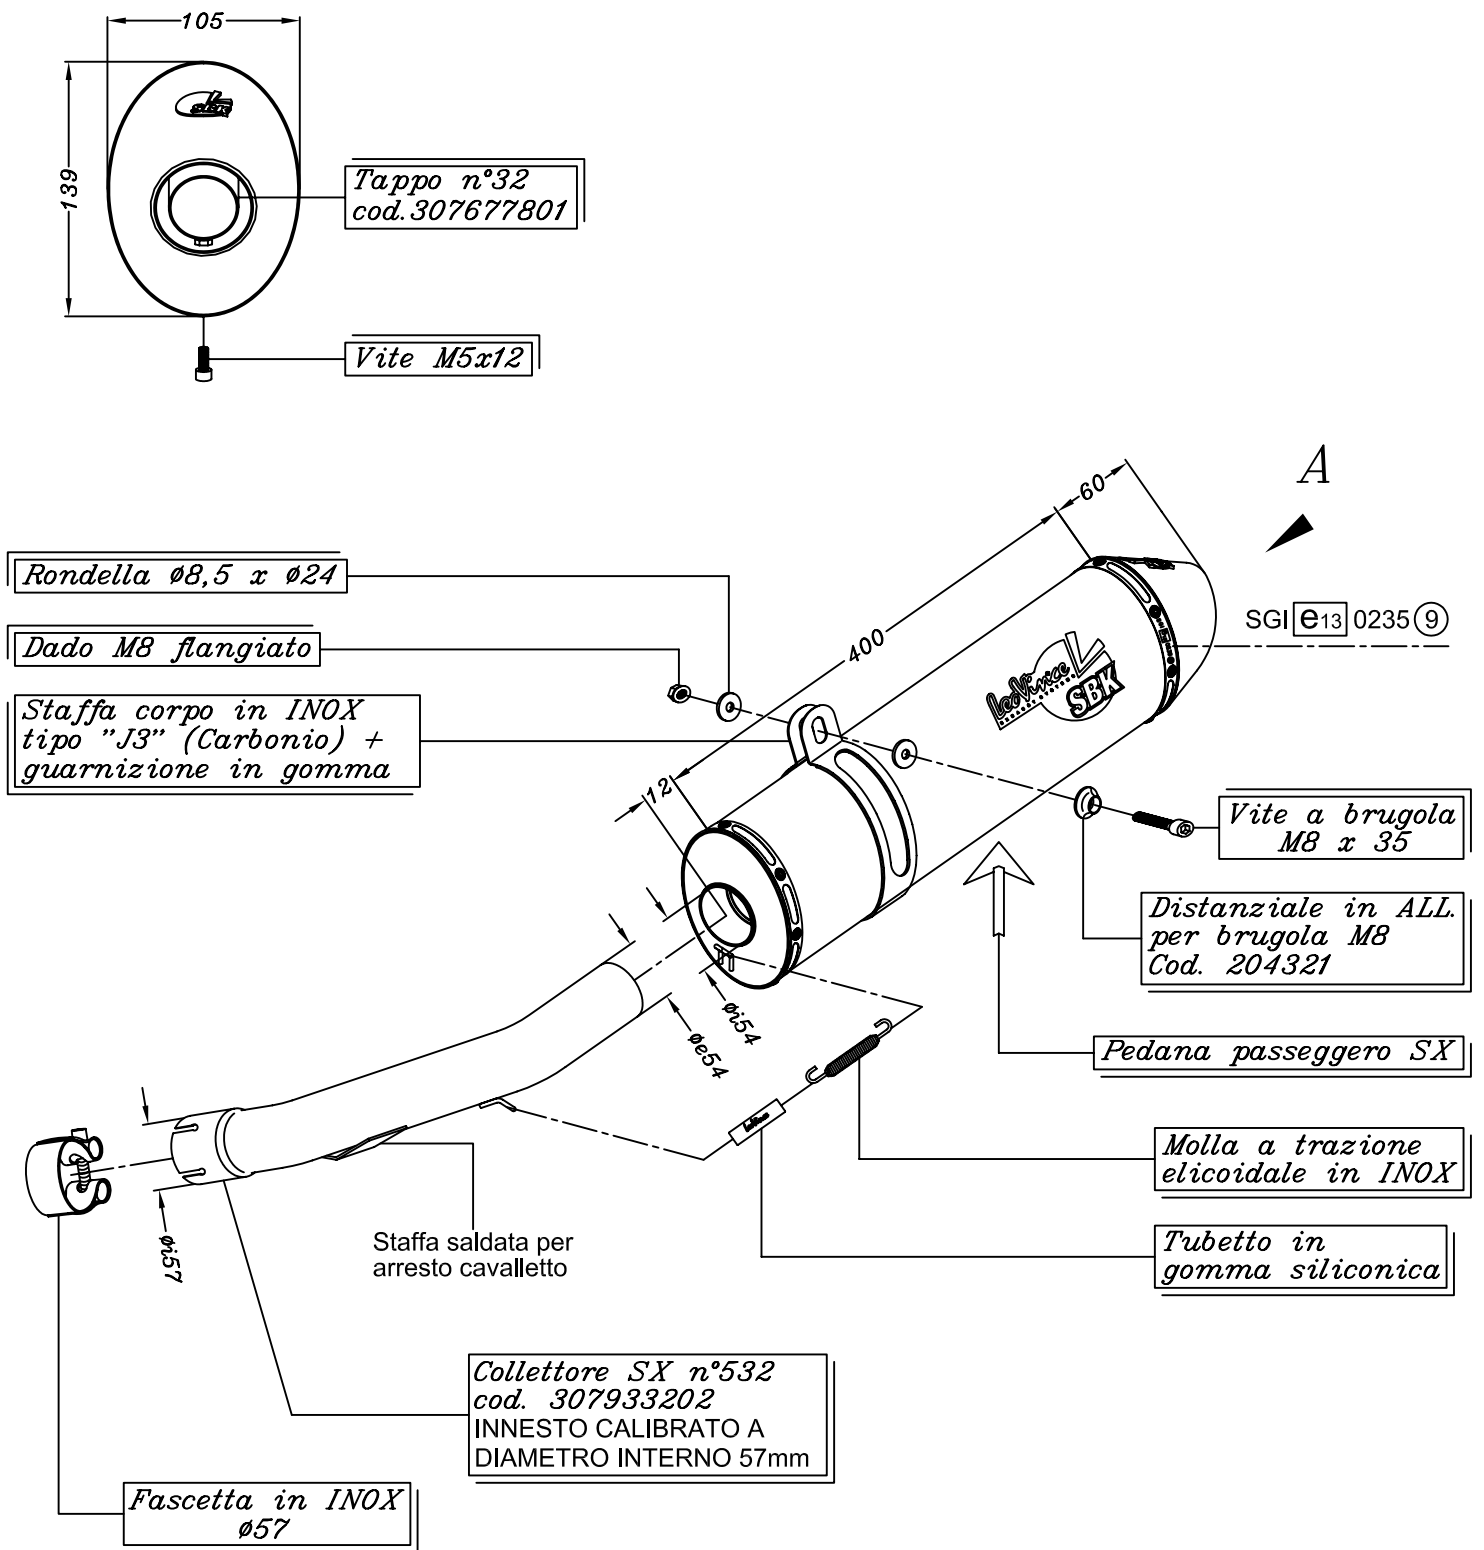

VISTA DA "A"

BMW R 1200 R i.e. ('07)

Art. 7934 Slip-on SBK <<BIG>> OVALE - CARBONIO - Pass. STANDARD
OMOLOGATO "EVOLUTION II"