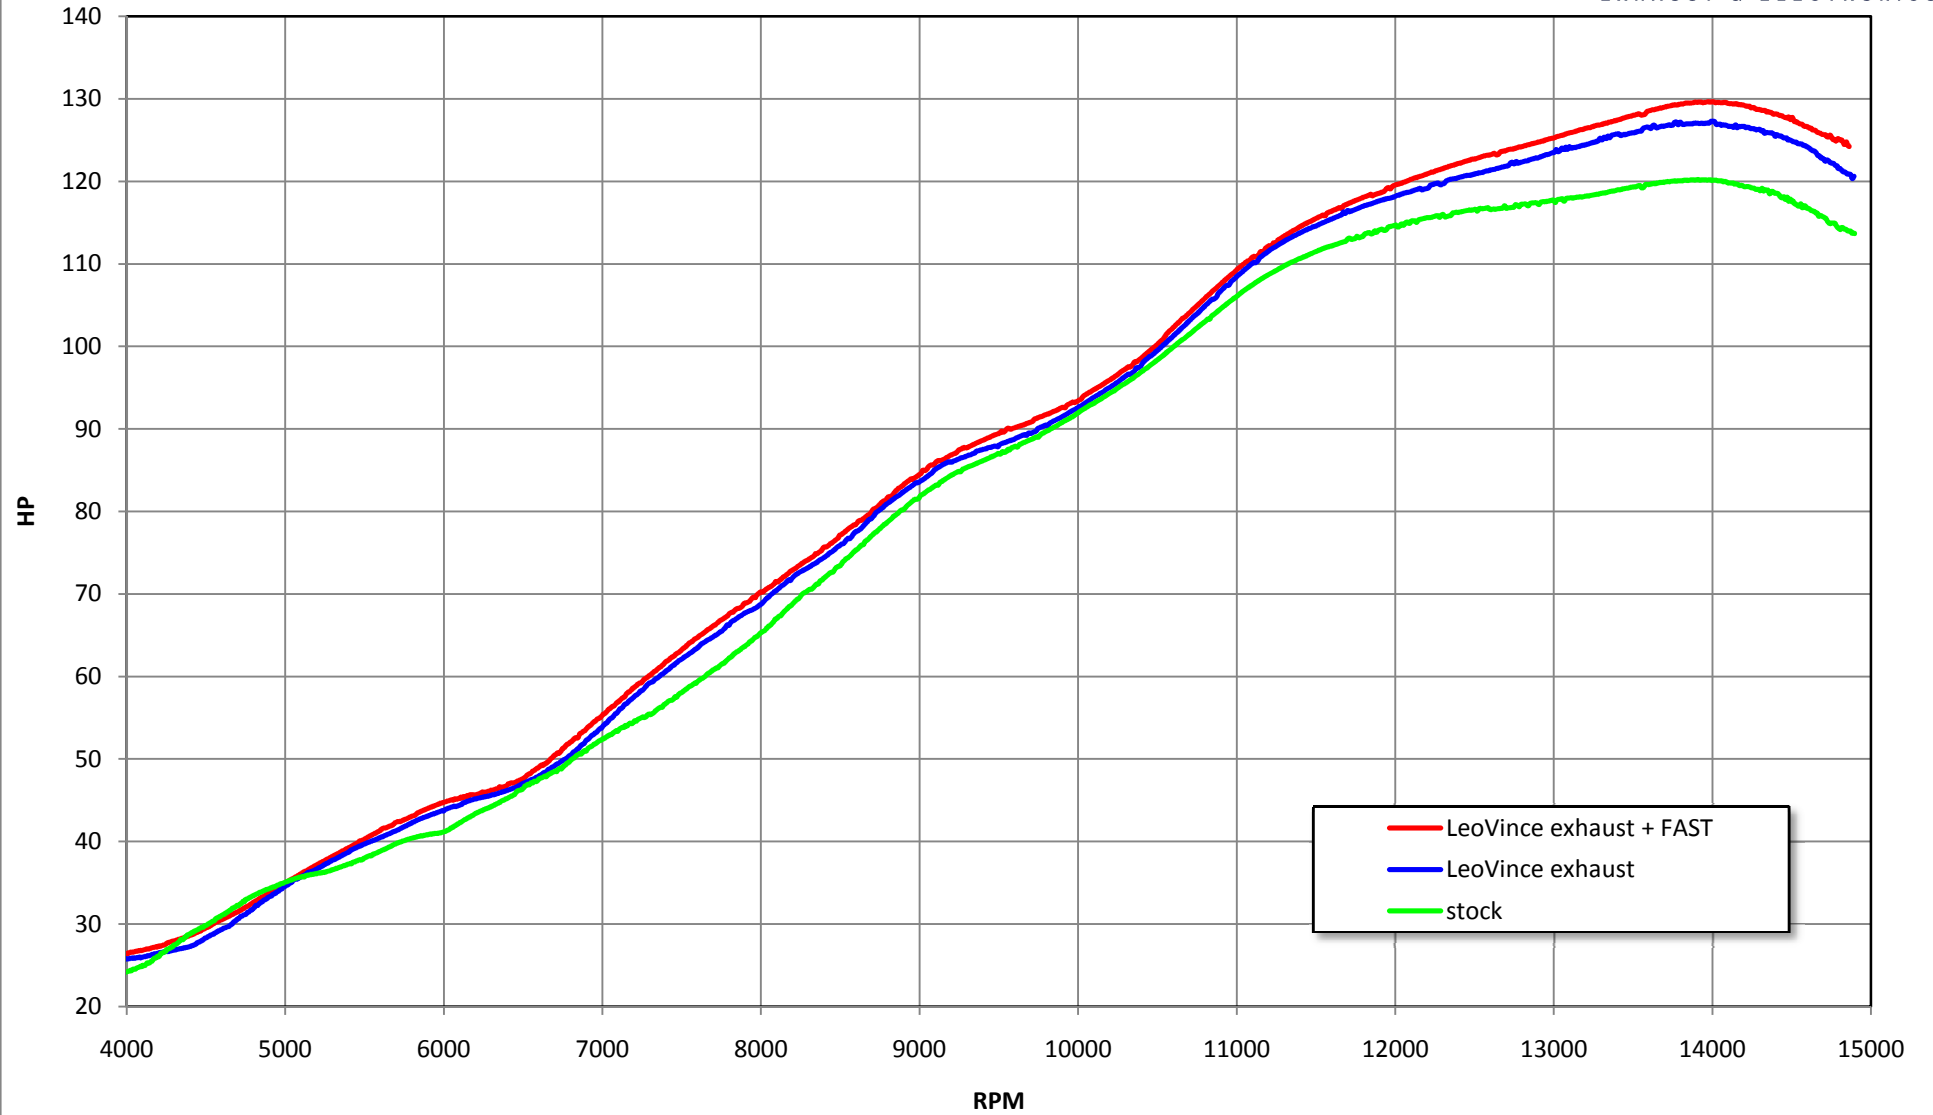

Honda CBR 600 RR i.e. (2009-2010) - "Corsa" full-system with dB killer - Full Throttle test

Honda CBR 600 RR i.e. (2009-2010) - "Corsa" full-system with dB killer - 50% Throttle test