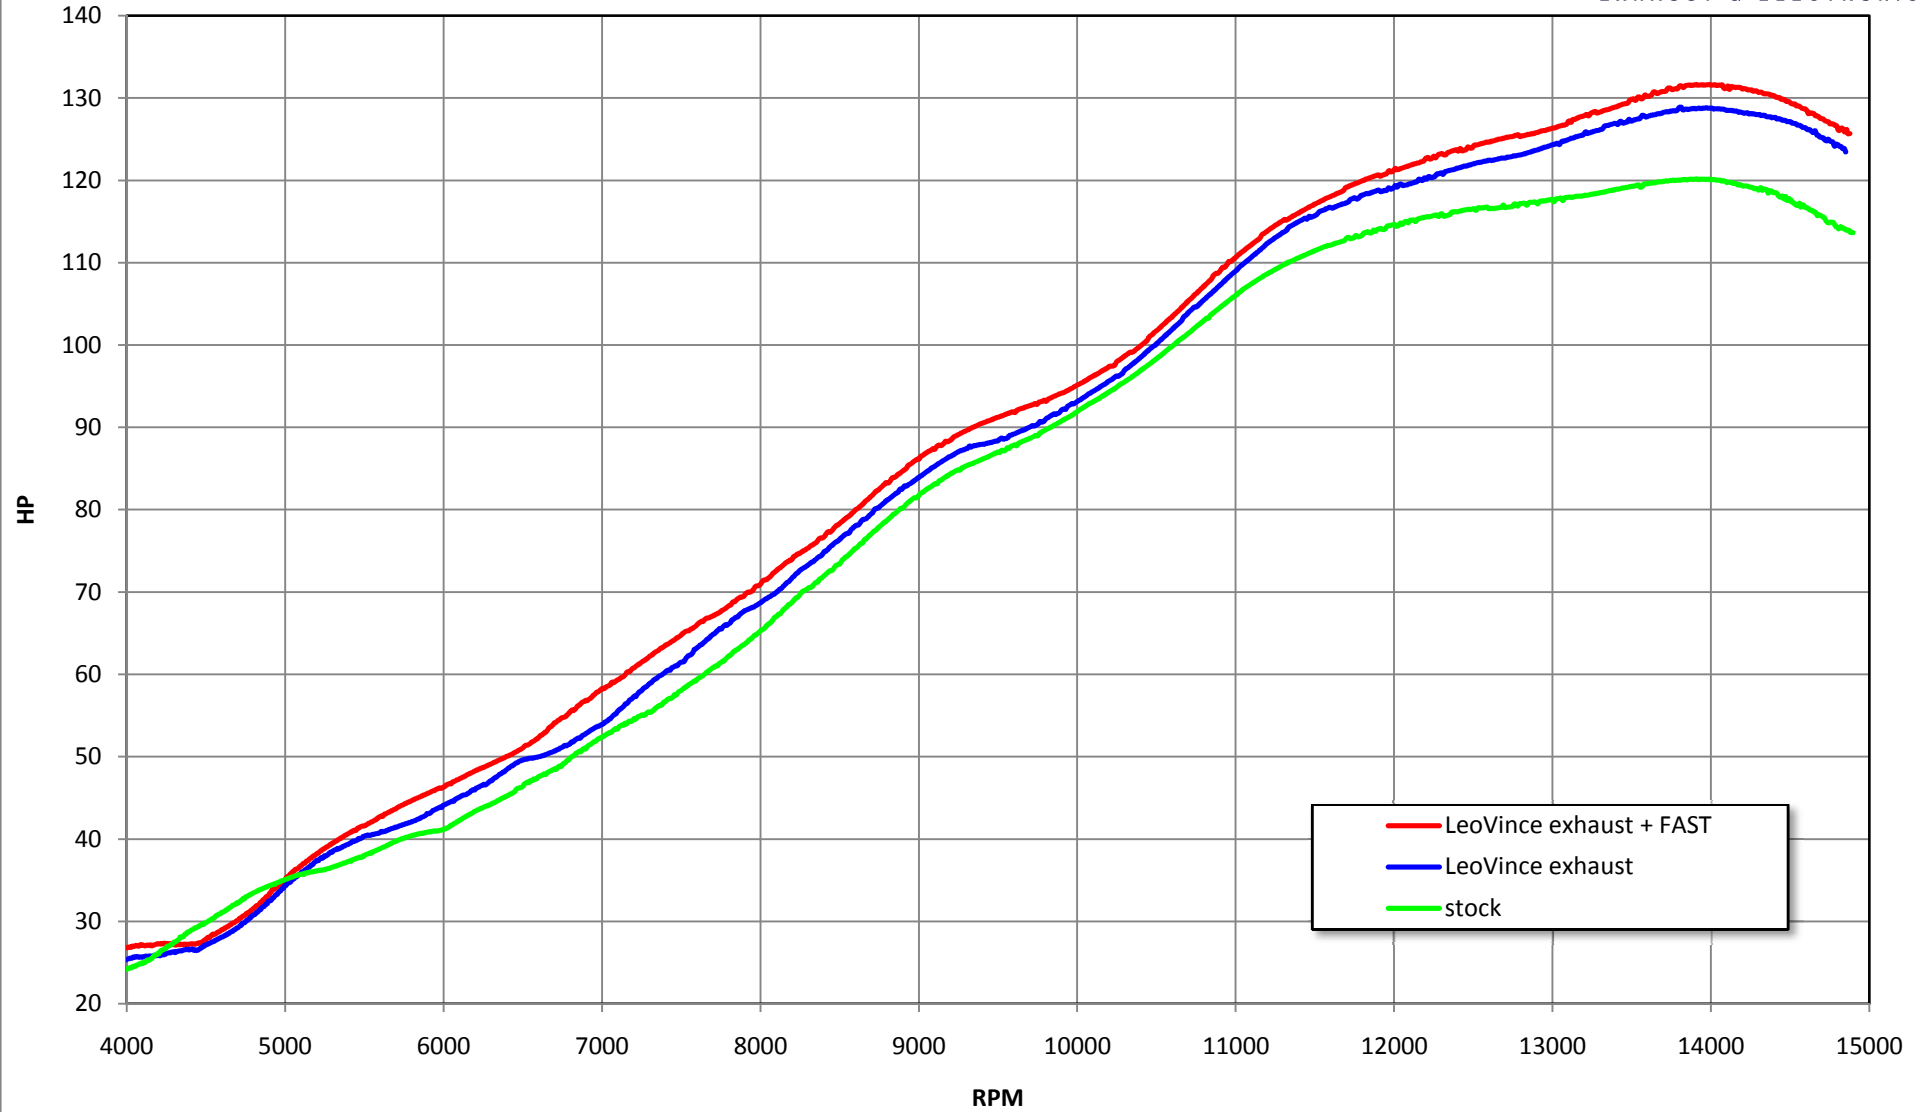

Honda CBR 600 RR i.e. (2009-2010) - Factory full-system without dB killer - Full Throttle test

Honda CBR 600 RR i.e. (2009-2010) - Factory full-system without dB killer - 50% Throttle test